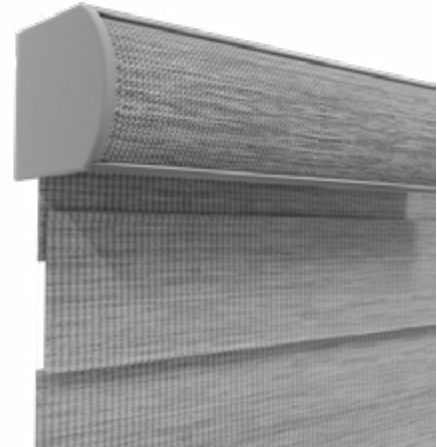

Hardware Included

- [Installation Brackets](#)
- [Cord Tension Lock](#)

Finished Dimensions & Mounting Requirements

Options

- [No Charge Options and Availability](#)
- [Surcharge Options and Availability](#)
- [Design Option Details](#)
- [Exclusions](#)

Ordering Notes

- **Vane Alignment** - Must be requested at time of order. We can not guarantee vane alignment for more than 4 shades together.
- For 2-On-1 headrail, controls must be on left and right side.
- Allure transitional shades will come set to stop in the closed position at ordered length.
- Max width for 2-on-1 headrail is 156"

Caution

- Fabric Covered Large Cassette - With certain fabrics, ([Fabric Information](#)) Large Cassette will have sheer and solid fabric layered to create a unique appearance (See photo). Therefore a Small Cassette and Large Cassette will not have the same appearance within a room.
- Vane positioning from front of shade to rear may vary up to 1/8" from one end of the shade to the other. For wider shades, this variance could increase slightly.

Pricing

Shade Operation

The transition of light is created with dual layers of fabric alternating between sheer and semi-opaque or opaque horizontal fabric vanes. As the fabric moves the layers bypass on the window creating different levels of light-filtering options. You can raise and lower your shades while still controlling the amount of light and your view.