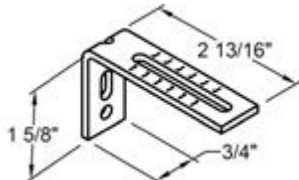

Couplitaire Bracket

Item # PT-SV32