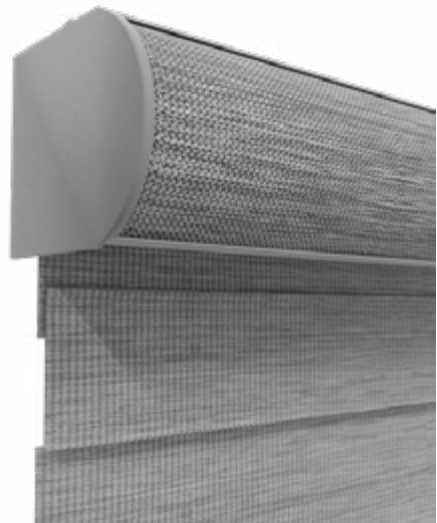

Small Cassette

Large Cassette