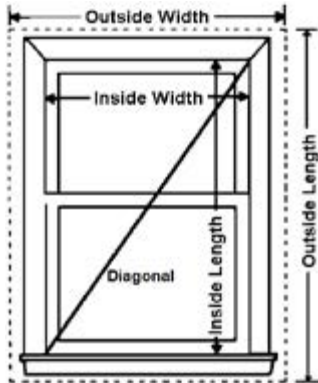

Measuring & Installation Information

Best Practices for Measuring

- Always use a steel tape or a metal ruler for measuring.
- Always measure every window even though they look the same.
- Check for obstructions that could affect operation of the shade.
- For Inside Mount (jamb to jamb in a window or door, wall to wall in a room), give exact inside to inside width measurements, and top to bottom length measurements of the area to be covered.
- Measure the width in at least three places and specify the narrowest width.
- Measure the length in at least three places and specify the shortest length.
- Take two diagonal measurements. If there is a greater than 3/8" difference in diagonal measurements, outside mount is strongly recommended to avoid irregular light gaps.
- For Outside Mount, measure the exact width and height of the area to be covered.

Measuring for Allure Shades

- All shade pricing is based on the width and the window opening height. Orders are accepted for inside or outside dimensions, to the nearest 1/16".
- It is critical that the shade brackets be mounted so that the shade is level when installed.
- For an Inside Mount, measure the exact width between the jambs (inside) where the shade is to be mounted. If the end caps are not tightly secured it is possible the shade will not fit in the opening.
- For an Outside Mount, we recommend that the brackets be placed to allow a minimum of 1 1/2" to 2" overlap on each side of the casement. Measure between the point where the brackets are to be placed and specify that as an outside width.
- For Length, measure the full length of the window opening from the top frame to the lower sill to determine your window length.

General Advisories

Please examine all merchandise and packages for accuracy and make sure all parts, brackets, etc. are included **before** sending them to be installed. While we constantly strive to make sure each order is exact and complete, we do occasionally make mistakes, and **we cannot be responsible for trip charges or reinstallation charges. Repairs or remakes must be requested within 30 days of invoice date.**

Allure Care & Cleaning

The operating system of the Allure Transitional Shade dusts the fabric when the panel is rotated thereby reducing the care necessary for the shade. The shade can be feather dusted or vacuumed at a low setting. Allure fabrics are primarily Polyester. Spots can be cleaned with a damp sponge and mild soap. To avoid discoloration, do not use chemical cleaners. Ultrasonic cleaning is not recommended.

Palladian Window Shelf

- Double beaded hardwood shelf designed to mount horizontally in arched or angled openings to serve as divider and mounting surface for any window fashions product
- Allows area above shelf to be covered differently or uncovered
- Finishes available from Heartland Woods
- Palladian shelf has a 1/32" per foot tolerance for warpage
- Inside Mount Applications only

Size Standards

- Height: 1 1/2"
- Depth: 4" (Can be cut down to 2" minimum upon request)
- Maximum Length: 8'

Ordering Notes

- Must be installed below the radius of window as routed ends are square
- Specify exact width from jamb to jamb. A 1/16" deduction will be taken by Lafayette
- Ordered separate from blind or shade (Priced by lineal foot - round up from exact width to next highest lineal foot)
- Exclusions: Outside mount applications