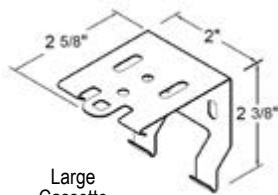

Large Cassette

Magnetic Hold Downs

- Magnets are applied to bottom rail and hold down magnets are attached to the window frame to hold the bottom rail in place when the shade is lowered.

Item # 15-9108