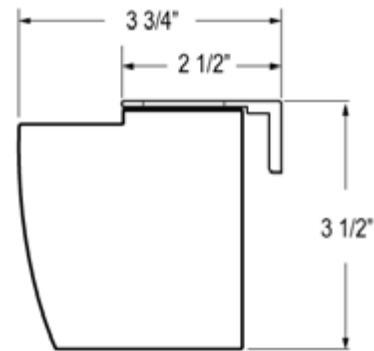

Product Information - Modern Cassette

Modern Cassette System Features

- Fits rectangular window openings.
- Available in Black, Bronze, Brushed Nickel, Vanilla and White. [View Color Coordination](#)
- Fabric inserted into front of cassette.
- The metal hem and end caps help prevent the shade material from rolling completely into the cassette.

Size Standards

- [Cassettes](#)

Important Child Safety Note

The revised American National Standard Institute for Safety of Corded Window Covering products requires that shades with cord loops must be mounted with functioning cord tensioners that have not been modified from original specifications.

Continuous Bead Chain Drops

Shade Length	Drop	Shade Length	Drop
Up to 22"	12"	66 1/16" - 78"	60"
22 1/16" - 30"	18"	78 1/16" - 90"	72"
30 1/16" - 42"	24"	90 1/16" - 102"	84"
42 1/16" - 54"	36"	Over 102"	96"
54 1/16" - 66"	48"		

• For inside mount - Chain length must be at least 4" shorter than ordered length to ensure proper tensioner installation.

Hardware Included

- [Installation Brackets](#)
- [Cord Tension Lock](#)

Finished Dimensions & Mounting Requirements

Options

- [No Charge Options and Availability](#)
- [Surcharge Options and Availability](#)
- [Design Option Details](#)
- [Exclusions](#)

Ordering Notes

- **Vane Alignment** - Must be requested at time of order. We can not guarantee vane alignment for more than 4 shades together.
- For 2-On-1 headrail, controls must be on left and right side.
- Allure transitional shades will come set to stop in the closed position at ordered length.
- Max width for 2-on-1 headrail is 156"

Caution

- Vane positioning from front of shade to rear may vary up to 1/8" from one end of the shade to the other. For wider shades, this variance could increase slightly.

Pricing