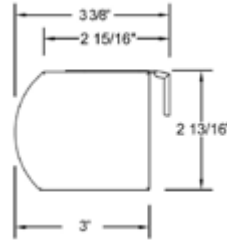

Hardware Included

- [Installation Brackets](#)
- [Cord Tension Lock](#)

Finished Dimensions & Mounting Requirements

Options

- [No Charge Options and Availability](#)
- [Surcharge Options and Availability](#)
- [Design Option Details](#)
- [Exclusions](#)

Ordering Notes

- **Vane Alignment** - Must be requested at time of order. We can not guarantee vane alignment for more than 4 shades together.
- For 2-On-1 headrail, controls must be on left and right side.
- Allure transitional shades will come set to stop in the closed position at ordered length.
- Max width for 2-on-1 headrail is 156"

Caution

- Fabric Covered Large Cassette - With certain fabrics, ([Fabric Information](#)) Large Cassette will have sheer and solid fabric layered to create a unique appearance (See photo). Therefore a Small Cassette and Large Cassette will not have the same appearance within a room.
- Vane positioning from front of shade to rear may vary up to 1/8" from one end of the shade to the other. For wider shades, this variance could increase slightly.

Pricing

Shade Operation

The transition of light is created with dual layers of fabric alternating between sheer and semi-opaque or opaque horizontal fabric vanes. As the fabric moves the layers bypass on the window creating different levels of light-filtering options. You can raise and lower your shades while still controlling the amount of light and your view.