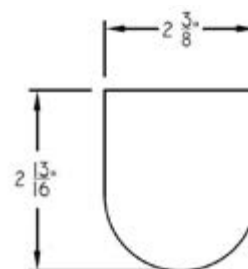

Modenaire (IB)