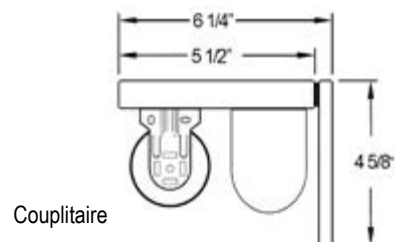

Caution

- Fabric Covered Valance - Will have sheer and solid fabric layered to create a unique appearance - [Fabric Information](#)
- Maximum Width of Allure shade will be dependent on maximum width of Privacy fabric selected. Maximum width will be the smaller width of the two selected.
- 2-On-1 Headrail applies to Allure Transitional shade only. Will have a single privacy shade so max width will still apply.
- For 2-On-1 headrail, controls must be on left and right side.
- **Vane positioning from front of shade to rear may vary up to 1/8" from one end of the shade to the other. For wider shades, this variance could increase slightly.**

Pricing

- To price, add [Couplitaire Surcharge](#) to base price charts.
- If both Allure Transitional Shade and Privacy Shade are to be motorized, motorization surcharge is to be doubled.

Shade Operation

The transition of light is created with dual layers of fabric alternating between sheer and semi-opaque or opaque horizontal fabric vanes. As the fabric moves the layers bypass on the window creating different levels of light-filtering options. You can raise and lower your shades while still controlling the amount of light and your view. The Cordless system is lowered by pulling shade or giving a slight tug to lift.