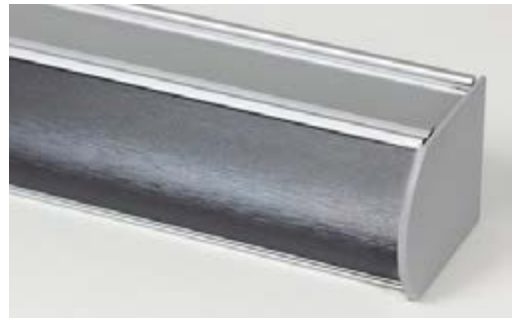

Mixed Metal Designer Accents

- The face of the cassette can be covered with one of five Designer Accent materials.
- The front and back of the bottom rail is also wrapped in the same selection.
- Available for Small and Large Cassette, Accu-Rise and motorized systems.
- Maximum width 120".
- For 2-on-1 Headrail use overall width to price.
- Hardware is color-coordinated to Allure material unless specified.
- Colors available: Brushed Sterling, Brushed Titanium, Brushed Graphite, Bronze Shimmer, and Bronze Pearl. Samples are available using [MySwatch](#)

Cassette with Mixed Metal Accents

Fabric Wrapped Valance Returns

- For inside mounts, no returns will be sent unless specified (see undersize return).
- **Standard Return** - The standard return is 3 1/4" (measured from the back of valance) with a 3" mounting board.
- **Oversize Return** - required for an outside mount on trim or when using extension brackets. The size you specify is equal to the depth of the trim (wall to the high point of the trim) or the depth of the extension brackets. We will add that measure to the standard return.
- **Undersize Return** - required for an inside mount protruding into the room. The size you specify is equal to the recessed mounting depth.
- **Exact Size Return** - The size you specify is equal to the measurement from the back of the return to the back of the valance face (inside miter).
- **Minimum Return:** 1"
- **Maximum Return:** 7"
- Valances wider than 95" will be spliced with a fabric keystone