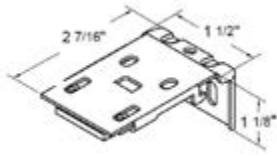

Measuring & Installation Information

Small, Large, Modern Cassette & Accu-Rise Brackets

Small Cassette, Accu-Rise - Item # 80-30053-XX

Colors: 03 Black, 09 Vanilla, 11 White, 38 Bronze, 53 Sierra Tan, 90 Bright Zinc.

Large Cassette - Item # 100-37000-82

Small Cassette