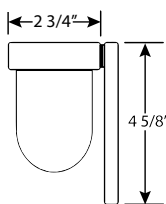

Finished Dimensions & Mounting Requirements

Options

- [No Charge Options and Availability](#)
- [Surcharge Options and Availability](#)
- [Design Option Details](#)
- [Exclusions](#)

Ordering Notes

- **Vane Alignment** - Must be requested at time of order. We can not guarantee vane alignment for more than 4 shades together.
- **Exact Return size** for fabric wrapped valance may be requested.
- For 2-On-1 headrail, controls must be on left and right side. Max width is 156".
- Allure transitional shades will come set to stop in the closed position at ordered length.
- Boards and Valances over 95" will be spliced. Valance will have a 2" fabric keystone to cover the splice.

Caution

- **Fabric Covered Valance** - With certain fabrics, fabric covered valance will have sheer and solid fabric layered to create a unique appearance. [See Fabric Information](#) for fabrics that will be double layered.
- **Vane positioning from front of shade to rear may vary up to 1/8" from one end of the shade to the other. For wider shades, this variance could increase slightly.**

Pricing

Shade Operation

The transition of light is created with dual layers of fabric alternating between sheer and semi-opaque or opaque horizontal fabric vanes. As the fabric moves, the layers bypass on the window creating different levels of light-filtering options. You can raise and lower your shades while still controlling the amount of light and your view.

(Standard) 4 5/8" Fabric Wrapped Valance