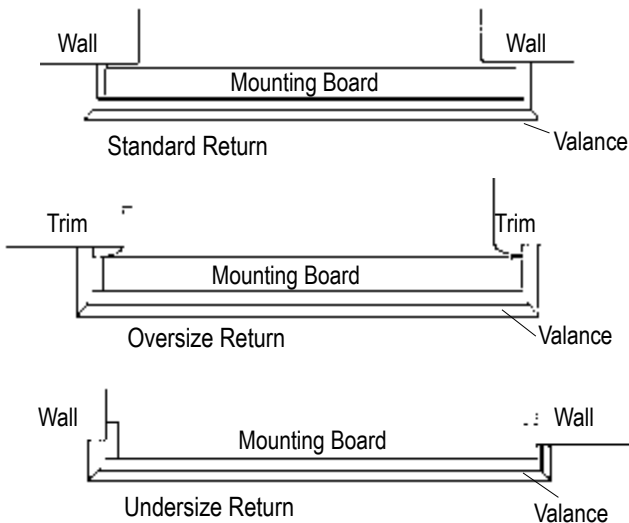

## Majesty and Noble Wood Valances

- Available with board mounted Allure shades.
- Valances are available in 14 colors: Accessible Beige, Buckeye, Cottage Pine, Ebony Wash, Gardenia, Harmony, Java Roast, Mahogany, Moonshine, Natural, Navajo White, Revere Pewter, Snow White, & Thunder. Sample chips are available using [MySwatch](#).
- Standard return is 2 7/8" from back of valance to wall.
- Valance is velcro attached to the board